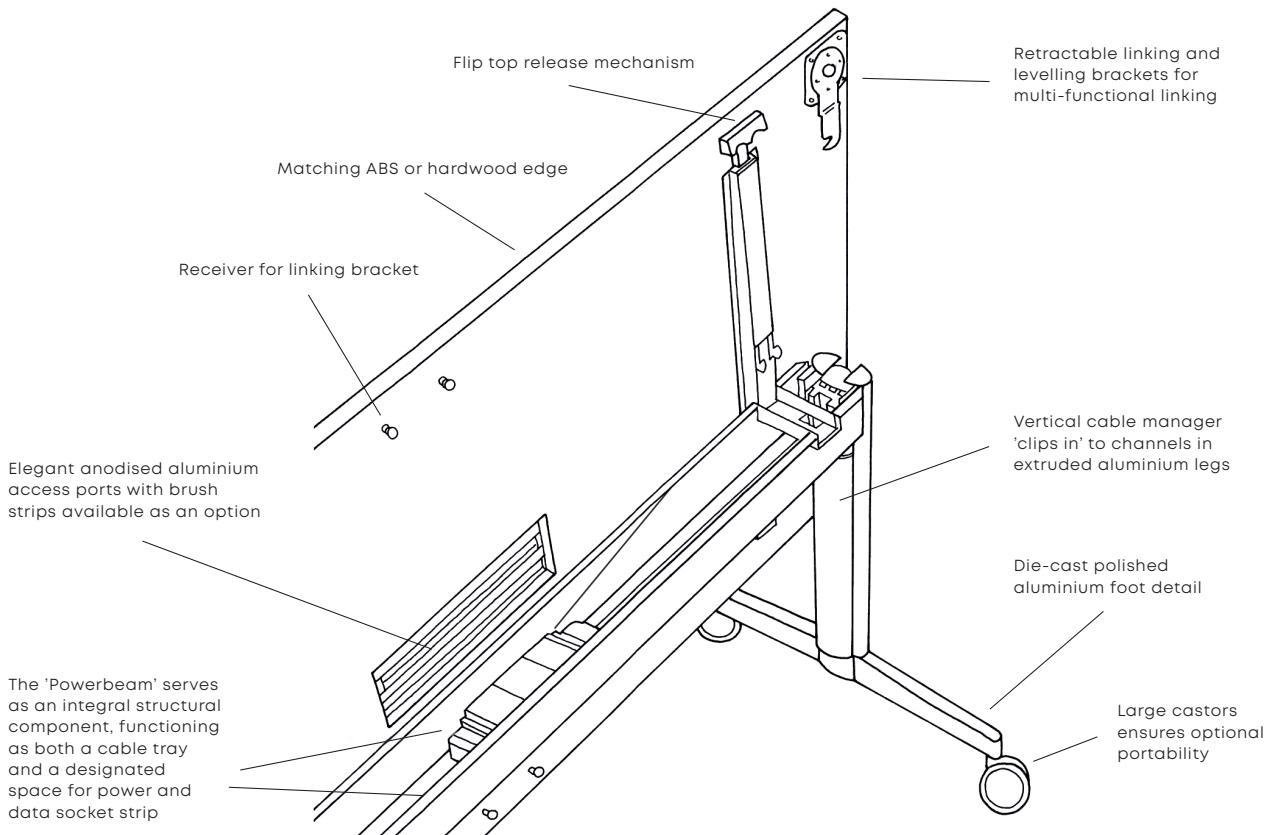

MOVEO®

Moveo is a handsome new generation 'flip top' table system for meeting and training applications, and in particular provides an excellent solution for the provision of power and data to the table top. Designed by Erik Simonsen & Justus Kolberg.

Polished die-cast aluminium bases, natural anodised extruded aluminium leg columns with clip in vertical cable managers and a powerbeam housing for power and data socket sets, to be accessed through elegant anodised aluminium ports in the table top. Castors or glides as required.

TESTING AND WARRANTY

- Moveo is designed for severe contract use.
- The table passed testing according to the required EN and BIFMA standards.
- Moveo carries the HOWE 10 year warranty.